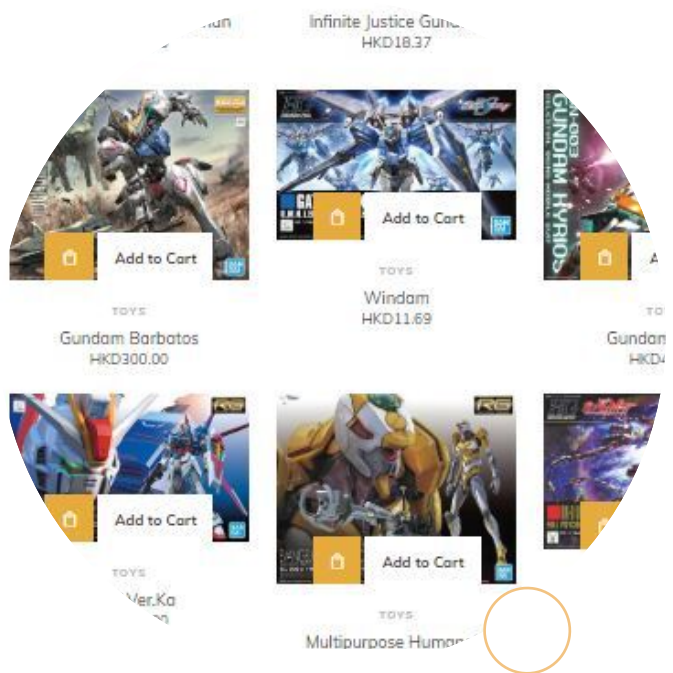

Retail E-commerce Platform

We conduct the large-scale e-commerce in web platform. It provide the product category, sub category, product details, customer comments and customer rating. We also conduct an POS system, Warehouse Management and accounting system. We conduct payment method in paypal, payme, etc.